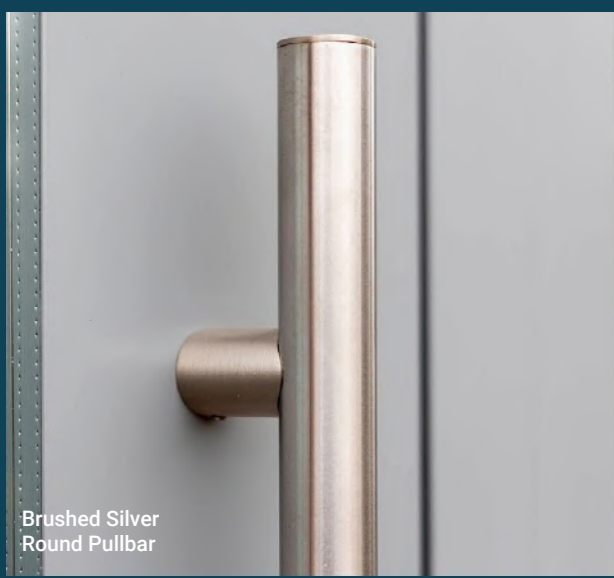

Laminated glass

GU Automatic Slamshut Lock

Brushed Silver Round Pullbar

Brushed Silver Round Pullbar

Standard Specification Includes:

- External Round Pullbar, brushed silver, choose from three lengths: 600mm, 1200mm or 1800mm long
- Max dimensions (WxH) 1000mm x 2150mm
- GU Automatic Slamshut Lock
- Double glazed laminated safety glass
- Satin or Clear
- Internal brushed steel lever handle
- Dog Bolt Assembly
- 2D Brushed Silver Hinges (x3)
- Security Cylinder With 5 Keys
- Colour Matched Drip Bar

GU Automatic Slamshut Lock

Always locked, always secure - a slamshut lock offers full peace of mind. The moment your door is closed, the two spring-loaded bolts, plus the central latch shoot into place. The door can be opened internally simply by depressing the lever handle. From the outside, entrance is gained with one full spin of the key.

Winkhaus 5 Point Lock

Four impressive hooks, plus the central deadbolt operate effortlessly when turning the key in your Mustang door. The five-point design offers an additional layer of security when the door is fully locked. To fully comply with our PAS 24 accreditation, configure your door with this locking system and an external pullbar.