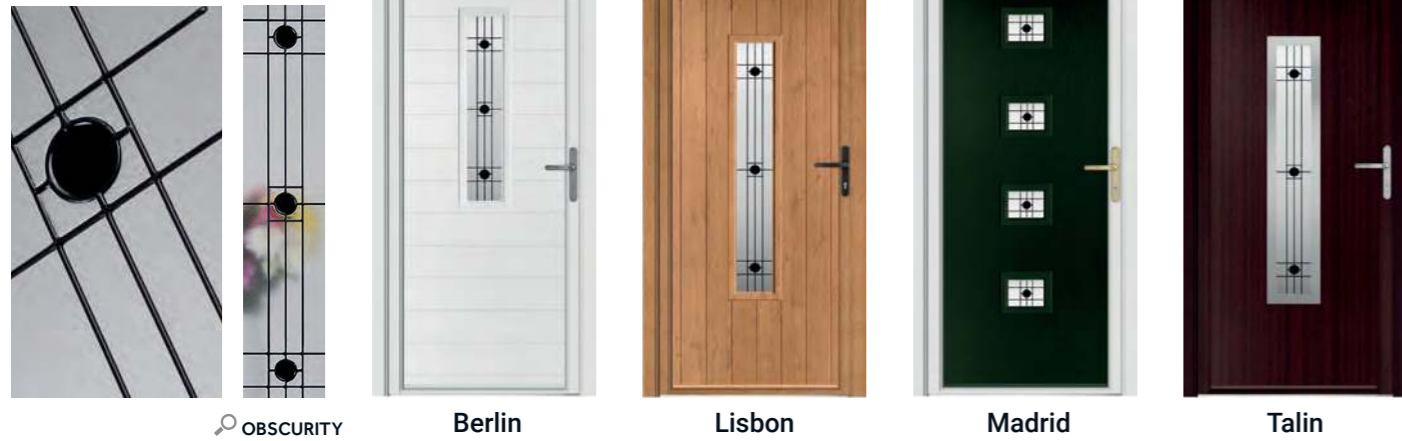

Berlin

Lisbon

Madrid

Talin

Harmony